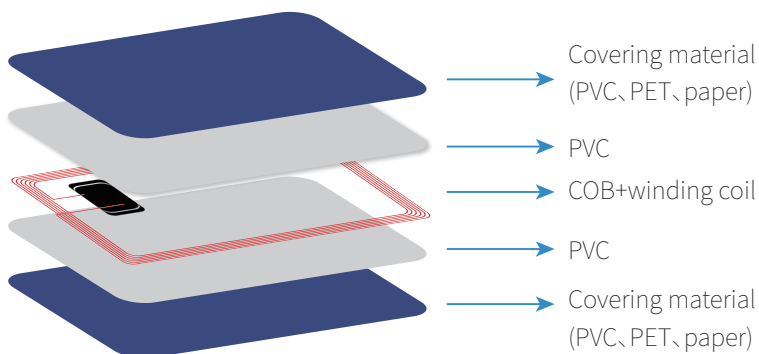

Ultralight EV1 Chip Card-spec sheet

Ultralight EV1 Chip Card is a much more economical NFC card. The chip that it uses is designed in simplified application mode and can be embedded in thinner-sized cards. Ultralight EV1 Card is a non-encrypted product that can be used in low-value or one-time tickets.

Transportation operators can use it to provide daily or limited tickets for tourists. Besides, public transport operators can use this card to run a fully integrated contactless system. It is widely used in single trips or limited uses tickets in public transportation networks, loyalty cards or day passes for events.

Parameters

Item	Ultralight EV1 Chip Card	Color	White, Black, pink, red, blue, etc.	Working Temperature	-20~+70°C
Material	PVC, PET, Paper	Size	CR80 (85.5*54mm) or Custom	Data Retention Time	10 years
Chip	Ultralight EV1	Memory	640bits	Crafts Available	silkscreen logo/Laser serial number/UID print, etc
Frequency	13.56 MHz	Reading Distance	100mm	Type	NFC
Protocol	ISO/IEC 14443	Write Endurance	100,000 times		

Dimensional Diagram

Feature

- ▶ Contactless transmission of data and supply energy
- ▶ True anticollision
- ▶ 7-byte serial number (cascade level 2 according to ISO/IEC 14443-3)
- ▶ Operating distance up to 100mm (depending on antenna geometry)
- ▶ Operating frequency: 13.56 MHz (ISM, world-wide license freely available)
- ▶ Typical ticketing transaction:< 35 ms
- ▶ Fast data transfer of 106 kbit/s
- ▶ High data integrity of 16-bit CRC, parity, bit coding, bit counting
- ▶ Fast counter transaction: < 10ms