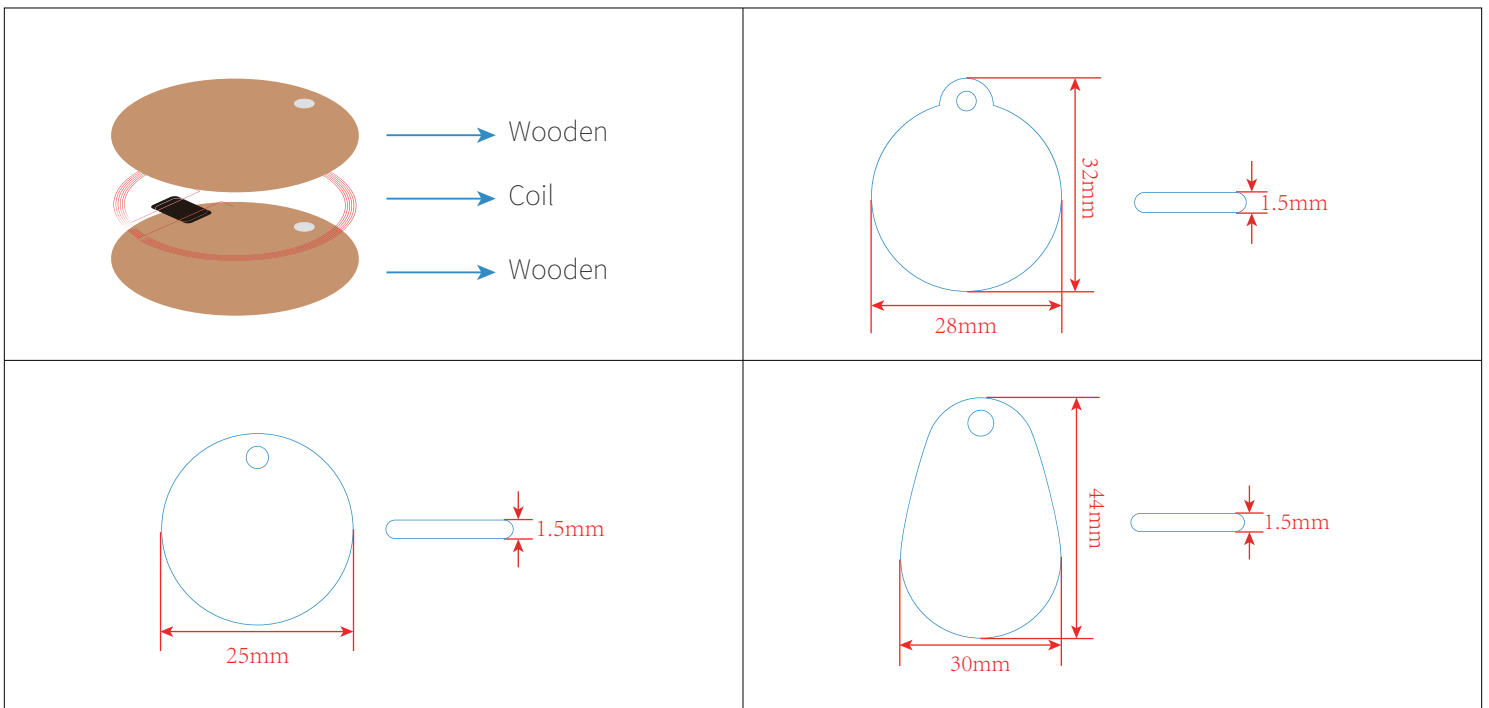

Dimensional Diagram

Feature

- ▶ Delicate, firm, no deformation
- ▶ Environmentally friendly
- ▶ Available with stretch rope or key chain, easy to carry
- ▶ Operating range up to 100mm (depending on various parameters)
- ▶ Various shapes, colors, sizes, and crafts are available
- ▶ Support silk-screen printing, Laser Engraving, CMYK full-color printing
- ▶ LF chips, HF chips, and UHF chips are available