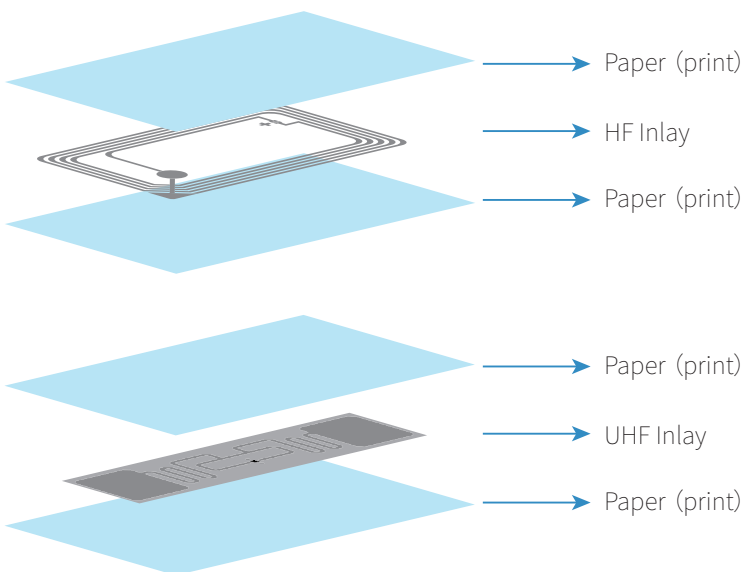

Dimensional Diagram

Fan-fold