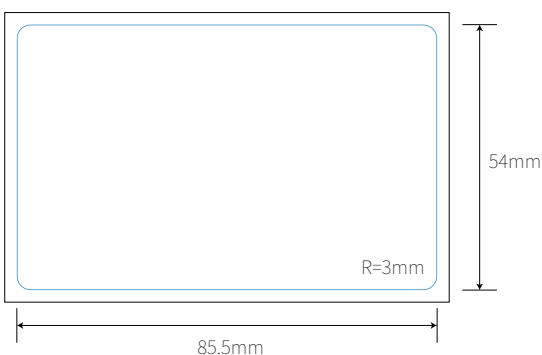

## NTAG215 NFC Blank Cards for Amiibo-spec sheet

Ntag215 NFC blank cards are well known for their use in Nintendo Amiibos. And that's what makes it unique in applications, where it is different from Ntag213 chip cards and Ntag216 chip cards. Ntag215 NFC blank card is a full-featured NFC card with medium-size memory capacity, can be read and written 10,000 times, and is compatible and programmable with all NFC-enabled smartphones and devices. Ntag215 NFC chip card can make your life easier and more convenient, for example: share a WiFi network, change Ringer or Music Volume, turn your Wi-Fi or Bluetooth on and off, set an alarm clock, etc. And the Ntag215 NFC card integrates access control, identification, payment, which can be used as a parking card, campus card, transportation card, etc.

### Parameters

Item	Ntag215 Blank Card	Color	Customizable	Working Temperature	-25°C to 65°C
Material	PVC, PET, Coated paper	Size	Custom	Data Retention Time	10 years
Chip	NTAG215	Memory	504 bytes	Crafts Available	silkscreen logo/Laser serial number/UID print, etc
Frequency	13.56 MHz	Reading Distance	0-10cm	Surface	Glossy/Matt/Frosted
Protocol	ISO14443A	Write Endurance	100000 times		

### Dimensional Diagram