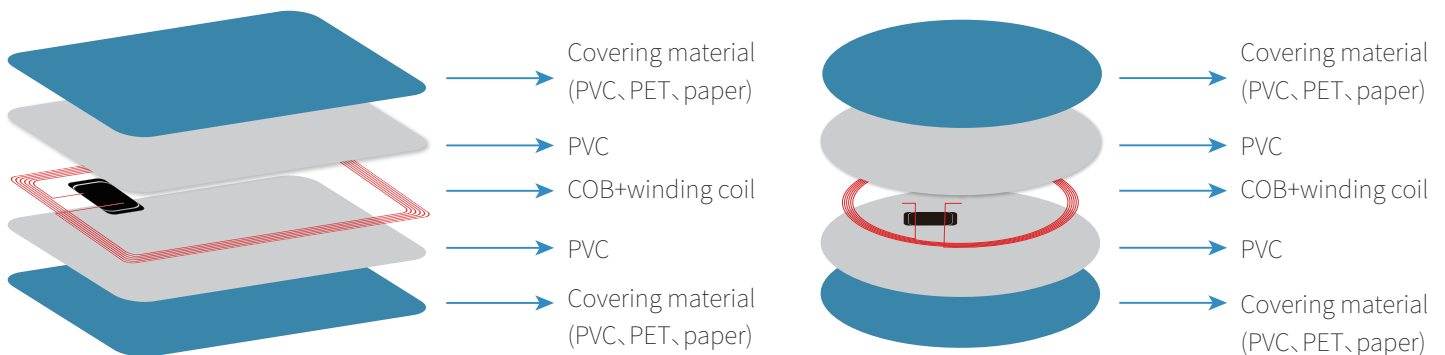

## NTAG215 NFC Blank Cards for Amiibo-spec sheet

Ntag215 NFC blank cards are well known for their use in Nintendo Amiibos. And that's what makes it unique in applications, where it is different from Ntag213 chip cards and Ntag216 chip cards. Ntag215 NFC blank card is a full-featured NFC card with medium-size memory capacity, can be read and written 10,000 times, and is compatible and programmable with all NFC-enabled smartphones and devices. Ntag215 NFC chip card can make your life easier and more convenient, for example: share a WiFi network, change Ringer or Music Volume, turn your Wi-Fi or Bluetooth on and off, set an alarm clock, etc. And the Ntag215 NFC card integrates access control, identification, payment, which can be used as a parking card, campus card, transportation card, etc.

### Parameters

Item	Ntag215 Blank Card	Color	Customizable	Working Temperature	-25°C to 65°C
Material	PVC, PET, Coated paper	Size	Custom	Data Retention Time	10 years
Chip	NTAG215	Memory	504 bytes	Crafts Available	silkscreen logo/Laser serial number/UID print, etc
Frequency	13.56 MHz	Reading Distance	0-10cm	Surface	Glossy/Matt/Frosted
Protocol	ISO14443A	Write Endurance	100000 times		

### Dimensional Diagram

## Feature

- ▶ Exquisite in craftsmanship, smooth and without burrs, no indentation.
- ▶ Affordable, high quality, and support customization.
- ▶ Operating range up to 100mm (depending on various parameters)
- ▶ 504 bytes of user memory, 540 bytes of total memory
- ▶ Wide application: VIP membership card, parking card, campus card, transportation card, health insurance card, club card, access card, etc.
- ▶ Operating frequency of 13.56MHz
- ▶ 100% compatible with NFC-enabled devices
- ▶ Can be erased and reprogrammed repeatedly
- ▶ 504 bytes of user data