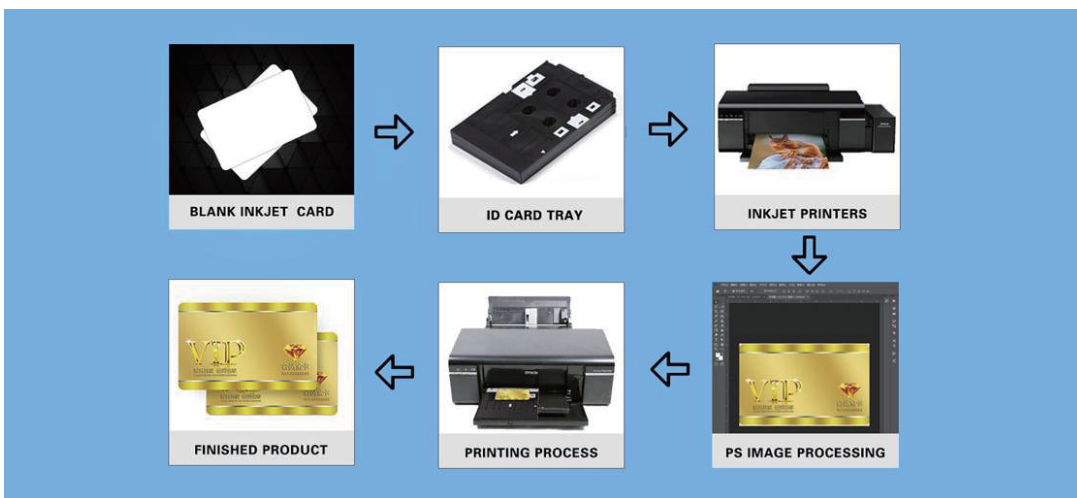

Inkjet PVC Card is convenient, low cost, and can easily make various personalized cards, like membership card, student card, company card, personalized photo card. It is widely used in the field of library management, clubs, visiting, promotion, advertising, enterprises, banks, traffic, insurance, super markets, parking lots, access control, hospitals, organization, campus, entertainment, etc.

Parameters					
Suitable printer	Epson or Canon	Features	Double-sided printing, quick drying	Applications	<ul style="list-style-type: none"> • ID cards • business card • membership cards • educational ID cards • employee ID cards • promotional cards etc
Material	PVC	Size	85.5 * 54mm, 180x85.5mm, 114x54mm, etc.		
Chip	Support for adding chips available. TK4100, EM4200, T5577, EM4305, etc.	Process available	Puncher, laser printing serial number, etc.		
Key card shape	Custom shape	Basic skills	Combination PVC material inkjet cassette puncher		
Suitable Ink	Pigment ink, dye ink, UV ink, eco-solvent ink, etc.				

Dimensional Diagram

85.5x54mm

142.5x54mm

85.5x54mm

108x85.5mm

142.5x54mm

114x54mm

Available chips

Feature

Our PVC Inkjet Card can achieve photo-level printing effects through inkjet printing and features quick-drying, high gloss, waterproof, wear-resisting, etc. It will not be melted even in water, if it is accidentally touched the water, just gently wipe the surface of the water stains and will not have any effect on the original print effect. Additionally, our inkjet PVC ID cards can suit for inkjet printers like Canon and Epson printers.