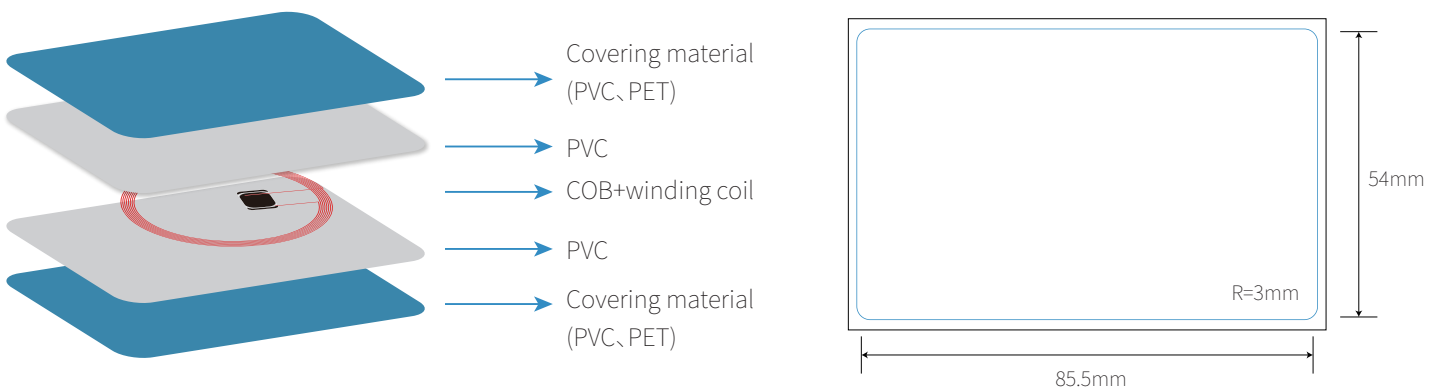

Non-standard Inkjet PVC Card- spec sheet

Non-standard Inkjet PVC Card is one of Inkjet cards that can directly print any cards you want by an Epson or Canon Inkjet Printer without a complex making-card process. There is little difference between Non-standard Inkjet Card and standard Inkjet Card which is that a non-standard inkjet card can be any size and shape other than the standard card size 85.5 * 54mm.

Inkjet PVC Card is convenient, low cost, and can easily make various personalized cards, like membership card, student card, company card, personalized photo card. It is widely used in the field of library management, clubs, visiting, promotion, advertising, enterprises, banks, traffic, insurance, super markets, parking lots, access control, hospitals, organization, campus, entertainment, etc.

Parameters					
Suitable printer	Epson or Canon	Features	Double-sided printing, quick drying	Applications	<ul style="list-style-type: none"> • ID cards • business card • membership cards • educational ID cards • employee ID cards • promotional cards etc
Material	PVC	Size	85.5 * 54mm, 180x85.5mm, 114x54mm, etc.		
Chip	Support for adding chips available. TK4100, EM4200, T5577, EM4305, etc.	Process available	Puncher, laser printing serial number, etc.		
Key card shape	Custom shape	Basic skills	Combination PVC material inkjet cassette puncher		
Suitable Ink	Pigment ink, dye ink, UV ink, eco-solvent ink, etc.				

Dimensional Diagram

85.5x54mm

142.5x54mm

85.5x54mm

108x85.5mm

142.5x54mm

114x54mm

Available chips